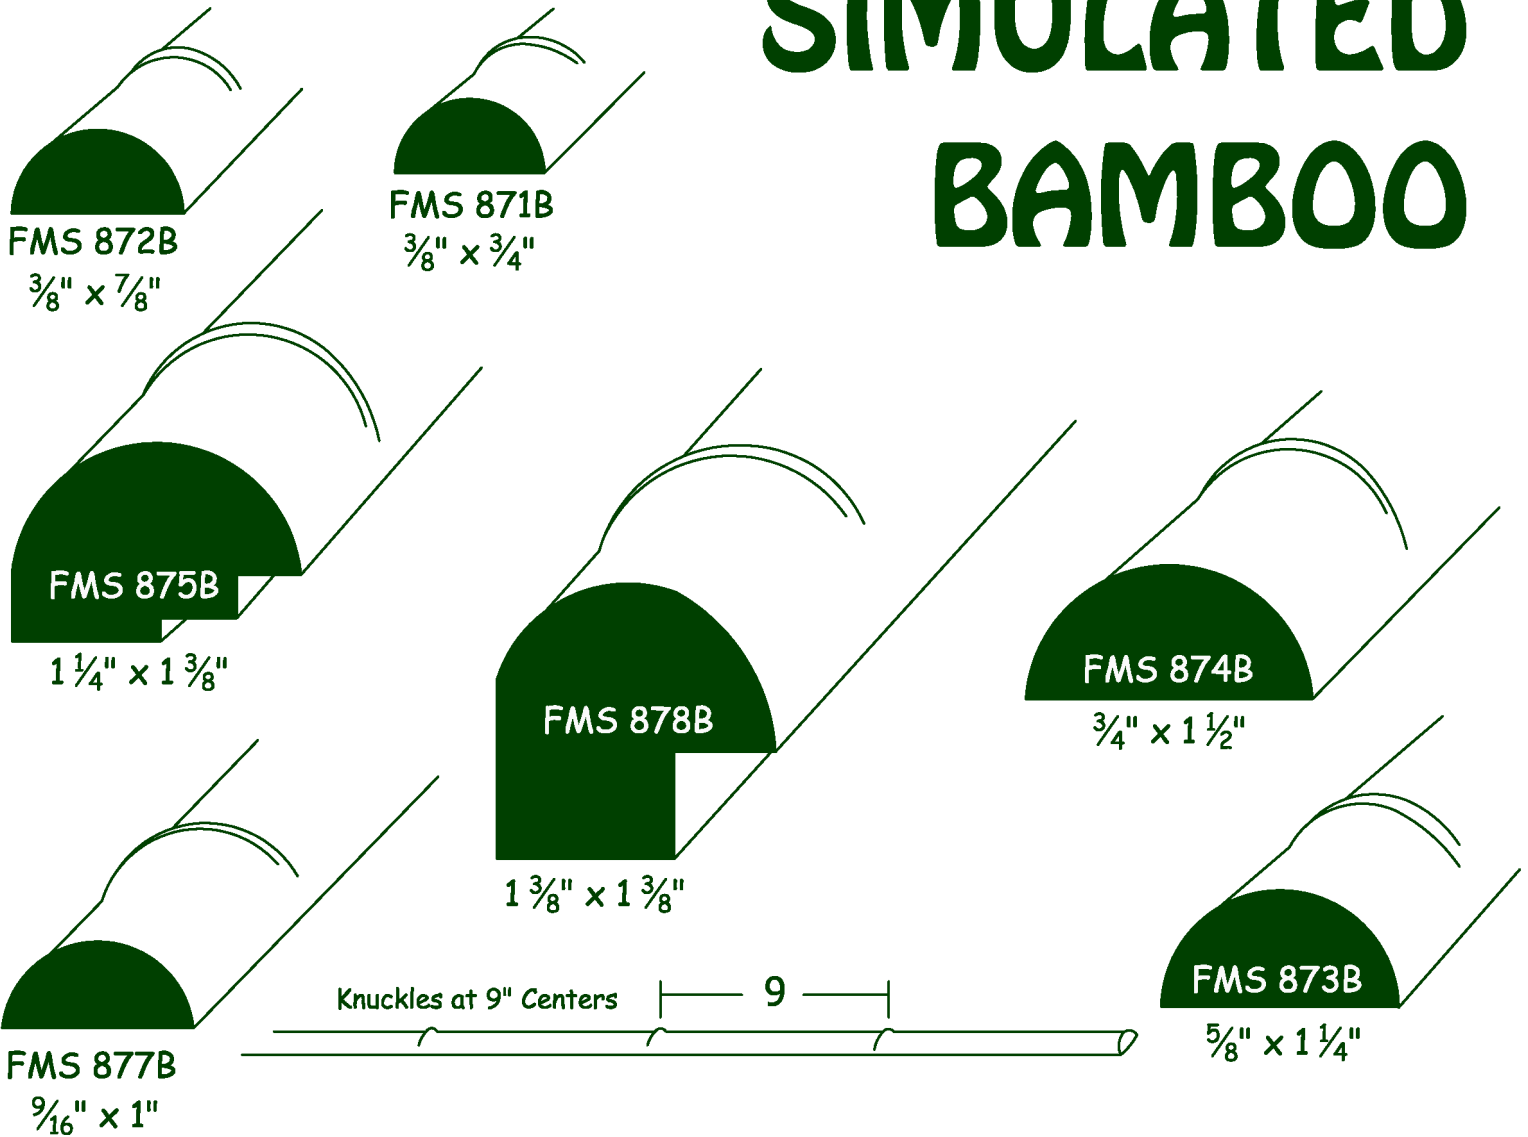

SIMULATED BAMBOO

ROPE MOULDING